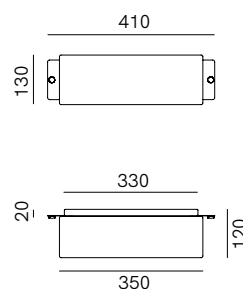

SPECIFICHE TECNICHE | TECHNICAL DATA

Tipologia Type	parete wall
Ambiente Environment	outdoor
Materiali Materials	RF: Rame - ferro Copper - iron RR: Rame Copper
Fonte luminosa Light source	2 x Max 15W LED E27 (non inclusa not included)
Tensione Voltage	240 Vac 50-60 Hz
Dimmerazione Dimming	Taglio di fase IGBT / TRIAC Phase cut IGBT / TRIAC
Scatole Boxes	1
Volume totale Total volume	0,040 m ³
Peso lordo Gross weight	4 kg
Certificazioni Certifications	CE EAC  IP54