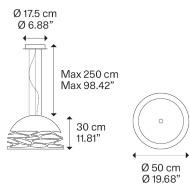

Kelly small dome 50

Light source

E27 LED W / L max 12 cm
3x 25 W W / L max 4,72"

Structure: Metal

- Matte White – 9010
- Natural Brown ncs s 8005-y50
- Matte Champagne

Diffuser: Glass

- Glossy White
- Glossy White
- Glossy White

Code

- 14126 1000
- 14126 6900
- 14126 4500

Net weight: 6.00 kg

Parcels: 1

Connectable directly to a 4" Standard J-Box

CE

IP20

TRIAC

220-240V

ERL

DALI
CONTROLLABLE

Kelly small dome 50

E27 LED W / L max 12 cm
 3x 25 W W / L max 4,72"

Photometric data

Options of Kelly

Kelly medium dome 60