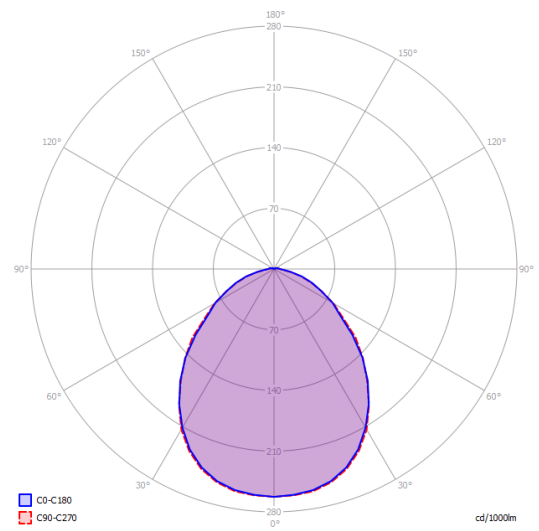

Kelly small dome 50

Light source

E27 LED W / L max 12 cm
3x 25 W W / L max 4,72"

Structure: Metal

- Matte White – 9010
- Natural Brown ncs s 8005-y50
- Matte Champagne

Diffuser: Glass

- Glossy White
- Glossy White
- Glossy White

220-240V

ERL

DALI
CONTROLLABLE

Kelly small dome 50

E27 LED W / L max 12 cm
 3x 25 W W / L max 4,72"

Photometric data

Options of Kelly

Kelly medium dome 60