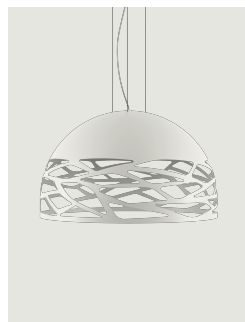

Kelly,
Design by Andrea Tosetto

Model Kelly small dome 50

Seductive beauty with a bold personality thanks to the strong and precise laser cuts, which lighten the metal of the lampshade and create an intriguing play of light and shadow. Kelly is a multifaceted family of suspension and wall lamps that stand out with elegance in any living space thanks to the variety of available forms and finishes.

Kelly small dome 50

Light source

E27 LED W / L max 12 cm
3x 25 W W / L max 4,72"

Structure: Metal

- Matte White – 9010
- Natural Brown ncs s 8005-y50
- Matte Champagne

Diffuser: Glass

- Glossy White
- Glossy White
- Glossy White

220-240V

ERL

DALI
CONTROLLABLE

Kelly small dome 50

E27 LED W / L max 12 cm
 3x 25 W W / L max 4,72"

Photometric data

Options of Kelly

Kelly medium dome 60

Kelly large dome 80