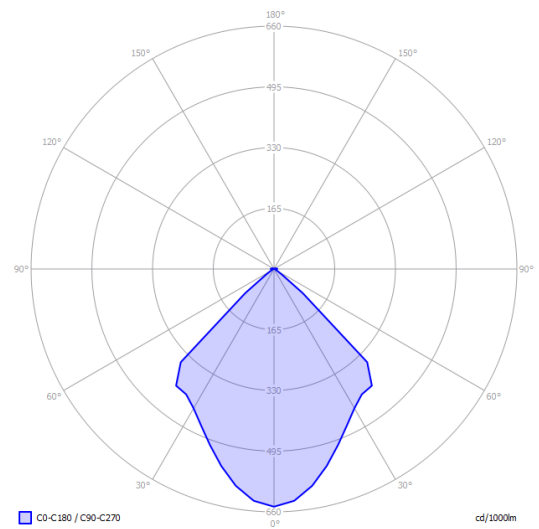

Ecodesign Regulation

The LED-only light source contained in this fixture must only be replaced by the manufacturer, its support service or similarly qualified personnel.

The LED driver contained in this fixture must only be replaced by the manufacturer, its support service or similarly qualified personnel.

Rain

LED
2700 K
7 W
1280 lm
350 mA
CRI 90
MacAdam 3-Step

Photometric data

LED
3000 K
7 W
1300 lm
350 mA
CRI 90
MacAdam 3-Step