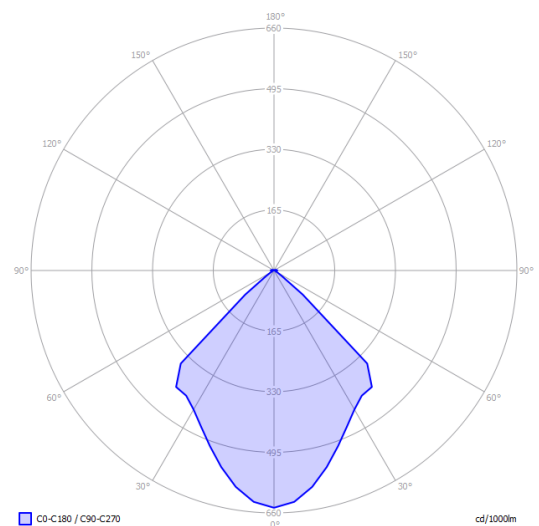

Cluster suspension lamps must be installed on a *canopy*: find out more on lodes.com/en/canopies