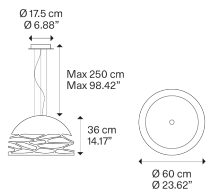

Kelly medium dome 60

Light source

E27 LED W / L max 12 cm
3x 25 W W / L max 4,72"

Structure: Metal

-  Matte White – 9010
-  Natural Brown ncs s 8005-y50
-  Matte Champagne

Diffuser: Glass

-  Glossy White 14127 1000
-  Glossy White 14127 6900
-  Glossy White 14127 4500

Code

Net weight: 7.15 kg

Parcels: 1

Connectable directly to a 4" Standard J-Box

Kelly medium dome 60

E27 LED W / L max 12 cm
 3x 25 W W / L max 4,72"

Photometric data

Options of Kelly