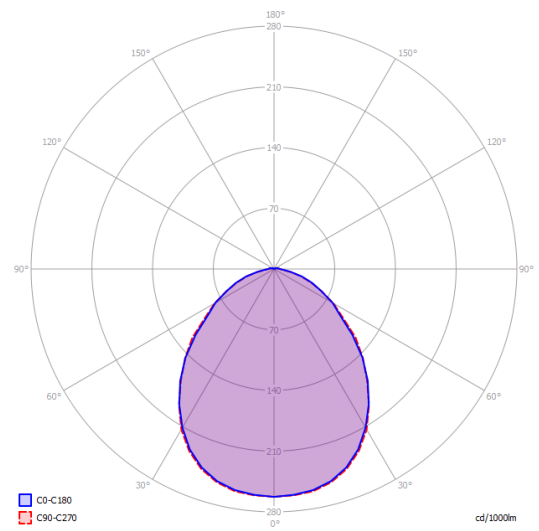

Kelly medium dome 60

Light source

E27 LED W / L max 12 cm
3x 25 W W / L max 4,72"

Structure: Metal

-  Matte White – 9010
-  Natural Brown ncs s 8005-y50
-  Matte Champagne

Diffuser: Glass

-  Glossy White 14127 1000
-  Glossy White 14127 6900
-  Glossy White 14127 4500

Code

Net weight: 7.15 kg

Parcels: 1

Connectable directly to a 4" Standard J-Box

Kelly medium dome 60

E27 LED W / L max 12 cm
 3x 25 W W / L max 4,72"

Photometric data

Options of Kelly