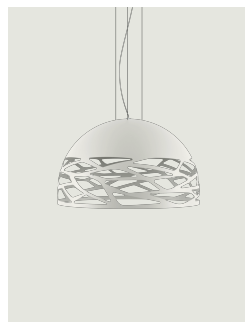

Kelly,
Design by Andrea Tosetto

Model Kelly medium dome 60

Seductive beauty with a bold personality thanks to the strong and precise laser cuts, which lighten the metal of the lampshade and create an intriguing play of light and shadow. Kelly is a multifaceted family of suspension and wall lamps that stand out with elegance in any living space thanks to the variety of available forms and finishes.

Kelly medium dome 60

Light source

E27 LED W / L max 12 cm
3x 25 W W / L max 4,72"

Structure: Metal

-  Matte White – 9010
-  Natural Brown ncs s 8005-y50
-  Matte Champagne

Diffuser: Glass

-  Glossy White 14127 1000
-  Glossy White 14127 6900
-  Glossy White 14127 4500

Code

Net weight: 7.15 kg

Parcels: 1

Connectable directly to a 4" Standard J-Box

Kelly medium dome 60

E27 LED W / L max 12 cm
 3x 25 W W / L max 4,72"

Photometric data

Options of Kelly

Kelly small dome 50

Kelly large dome 80