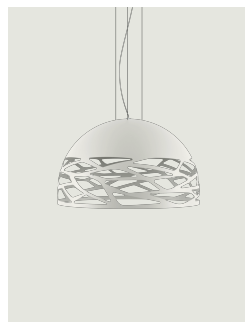

Kelly,
Design by Andrea Tosetto

Model Kelly large dome 80

Seductive beauty with a bold personality thanks to the strong and precise laser cuts, which lighten the metal of the lampshade and create an intriguing play of light and shadow. Kelly is a multifaceted family of suspension and wall lamps that stand out with elegance in any living space thanks to the variety of available forms and finishes.

Kelly large dome 80

Light source

E27 LED W / L max 12 cm
4x 25 W W / L max 4,72"

Structure: Metal

- Matte White – 9010
- Natural Brown ncs s 8005-y50
- Matte Champagne

Diffuser: Glass

- Glossy White 14128 1000
- Glossy White 14128 6900
- Glossy White 14128 4500

E27 LED W / L max 12 cm
4x 25 W W / L max 4,72"

Photometric data

Options of Kelly

Kelly small dome 50

Kelly medium dome 60