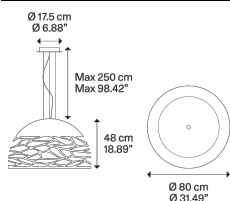

Kelly large dome 80

Light source

E27 LED W / L max 12 cm
4x 25 W W / L max 4,72"

Structure: Metal

- Matte White – 9010
- Natural Brown ncs s 8005-y50
- Matte Champagne

Diffuser: Glass

- Glossy White 14128 1000
- Glossy White 14128 6900
- Glossy White 14128 4500

Code

Net weight: 11.00 kg

Parcels: 1

Connectable directly to a 4" Standard J-Box

IP20

TRIAC

220-240V

Kelly large dome 80

E27 LED W / L max 12 cm
4x 25 W W / L max 4,72"

Photometric data

Options of Kelly

Kelly small dome 50

Kelly medium dome 60