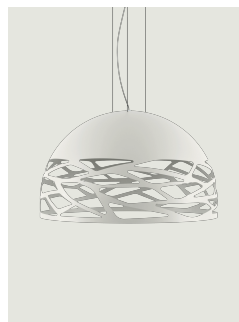

Kelly,
Design by Andrea Tosetto

Model Kelly large dome 80

Seductive beauty with a bold personality thanks to the strong and precise laser cuts, which lighten the metal of the lampshade and create an intriguing play of light and shadow. Kelly is a multifaceted family of suspension and wall lamps that stand out with elegance in any living space thanks to the variety of available forms and finishes.

Kelly large dome 80

Light source

E27 LED W / L max 12 cm
4x 25 W W / L max 4,72"

Structure: Metal

- Matte White – 9010
- Natural Brown ncs s 8005-y50
- Matte Champagne

Diffuser: Glass

- Glossy White 14128 1000
- Glossy White 14128 6900
- Glossy White 14128 4500

E27 LED W / L max 12 cm
4x 25 W W / L max 4,72"

Photometric data

Options of Kelly

Kelly small dome 50

Kelly medium dome 60