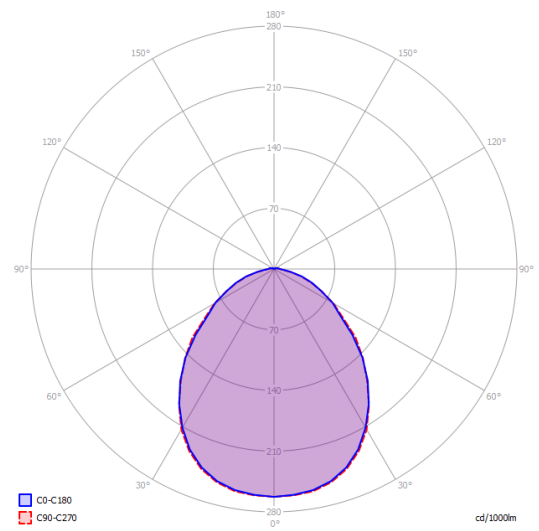

Kelly large dome 80

Light source

E27 LED W / L max 12 cm
4x 25 W W / L max 4,72"

Structure: Metal

- Matte White – 9010
- Natural Brown ncs s 8005-y50
- Matte Champagne

Diffuser: Glass

- Glossy White 14128 1000
- Glossy White 14128 6900
- Glossy White 14128 4500

E27 LED W / L max 12 cm
4x 25 W W / L max 4,72"

Photometric data

Options of Kelly

Kelly small dome 50

Kelly medium dome 60