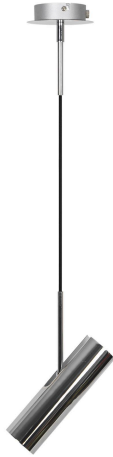

MIB 6 | PENDANT | CHROME

71679933

nordlux®

Item Number: 71679933
EAN: 5704924014451

Colour: Chrome
Primary material: Metal
Secondary material: Plastic
Colour of the cable: Black
Length of the cable (cm): 300
Surface material of the cable: Textile

Is the cable replaceable: No
IP degree: IP20
Socket type: GU10
Class (Class 1, Class 2, Class 3):
Class 2 (Double isolated)
Parallel connection: No
Voltage (V): 220-240 Volt
Maximum bulb wattage (W): 8
Height (cm) : 20
Shade Diameter (cm): 6

Length (cm): 6
Tilt Angle (°): 90
Turning Angle (°): 320
Pcs Per Master Carton: 3
Sales Box Height (cm): 33
Sales Box Width(cm): 14.5
Sales Box Depth (cm): 14.5
Sales Box Volume m³ : 0.0069
Product net weight (kg): 0.81

**A contemporary yet timeless design • Slim and elegant • The tiltable head allows you to adjust the direction of light •
Cool chrome finish**

The minimalistic MIB series by Danish designer Bønnelycke MDD is the epitome of elegant design and Nordic elegance. The slender and adjustable lamp head emits a precise and directional light. MIB is beautiful on its own, but also if you place several together.