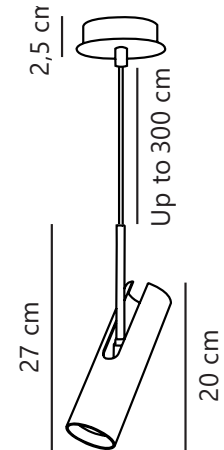

MIB 6 | PENDANT | CHROME

71679933

nordlux®

Item Number: 71679933
EAN: 5704924014451

Colour: Chrome
Primary material: Metal
Secondary material: Plastic
Colour of the cable: Black
Length of the cable (cm): 300
Surface material of the cable: Textile

Is the cable replaceable: No
IP degree: IP20
Socket type: GU10
Class (Class 1, Class 2, Class 3):
Class 2 (Double isolated)
Parallel connection: No
Voltage (V): 220-240 Volt
Maximum bulb wattage (W): 8
Height (cm) : 20
Shade Diameter (cm): 6

Length (cm): 6
Tilt Angle (°): 90
Turning Angle (°): 320
Pcs Per Master Carton: 3
Sales Box Height (cm): 33
Sales Box Width(cm): 14.5
Sales Box Depth (cm): 14.5
Sales Box Volume m³ : 0.0069
Product net weight (kg): 0.81

**A contemporary yet timeless design • Slim and elegant • The tiltable head allows you to adjust the direction of light •
Cool chrome finish**

The minimalistic MIB series by Danish designer Bønnelycke MDD is the epitome of elegant design and Nordic elegance. The slender and adjustable lamp head emits a precise and directional light. MIB is beautiful on its own, but also if you place several together.