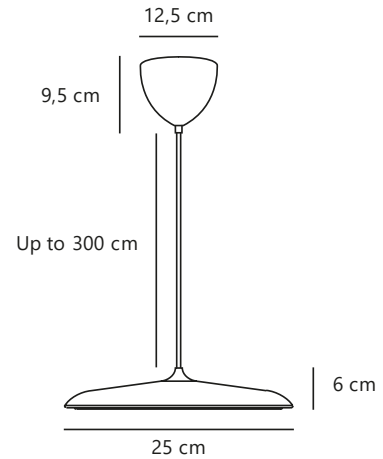

# ARTIST 25 | PENDANT | GREY

2420203010

nordlux®

Item Number: 2420203010  
EAN: 5704924022579

Colour: Grey  
Primary material: Metal  
Secondary material: Plastic  
Colour of the cable: Grey  
Length of the cable (cm): 300  
Surface material of the cable: Textile  
Is the cable replaceable: No

IP degree: IP20

Socket type: LED – Non-replaceable  
light source  
IK degree: IK00  
Class (Class 1, Class 2, Class 3):  
Class 2 (Double isolated)  
Parallel connection: No  
Voltage (V): 220-240 Volt  
Height (cm) : 6  
Shade Diameter (cm): 25  
Shade Height (cm): 6  
Length (cm): 25

Pcs Per Master Carton: 2

Sales Box Height (cm): 38  
Sales Box Width(cm): 32  
Sales Box Depth (cm): 15  
Sales Box Volume m³ : 0.0182  
Product net weight (kg): 1.15

Brightness of light (Lumen): 1000  
Colour temperature (Kelvin): 3000  
Ra-value : 90  
Lifetime (hours): 30000  
Energy class: E  
Actual watt (W): 14