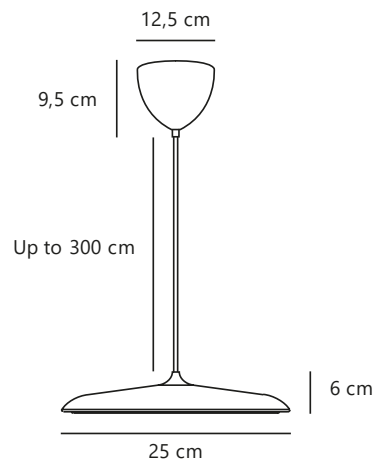

# ARTIST 25 | PENDANT | COPPER

2420203030

nordlux®

Item Number: 2420203030  
EAN: 5704924022586

Colour: Copper  
Primary material: Metal  
Secondary material: Plastic  
Colour of the cable: Black  
Length of the cable (cm): 300  
Surface material of the cable: Textile  
Is the cable replaceable: No

IP degree: IP20

Socket type: LED – Non-replaceable  
light source  
IK degree: IK00  
Class (Class 1, Class 2, Class 3):  
Class 2 (Double isolated)  
Parallel connection: No  
Voltage (V): 220-240 Volt  
Height (cm) : 6  
Shade Diameter (cm): 25  
Shade Height (cm): 6  
Length (cm): 25  
Pcs Per Master Carton: 2

Sales Box Height (cm): 38  
Sales Box Width(cm): 32  
Sales Box Depth (cm): 15  
Sales Box Volume m³ : 0.0182  
Product net weight (kg): 1.15

Brightness of light (Lumen): 1000  
Colour temperature (Kelvin): 3000  
Ra-value : 90  
Lifetime (hours): 30000  
Energy class: E  
Actual watt (W): 14