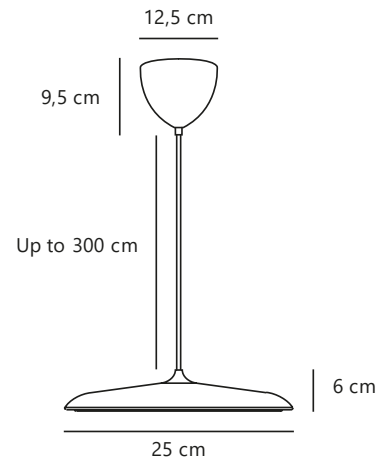

# ARTIST 25 | PENDANT | BLACK

2420203003

nordlux®

Item Number: 2420203003  
EAN: 5704924022555

Colour: Black  
Primary material: Metal  
Secondary material: Plastic  
Colour of the cable: Black  
Length of the cable (cm): 300  
Surface material of the cable: Textile  
Is the cable replaceable: No

IP degree: IP20

Socket type: LED – Non-replaceable  
light source  
IK degree: IK00  
Class (Class 1, Class 2, Class 3):  
Class 2 (Double isolated)  
Parallel connection: No  
Voltage (V): 220-240 Volt  
Height (cm) : 6  
Shade Diameter (cm): 25  
Shade Height (cm): 6  
Length (cm): 25

Pcs Per Master Carton: 2

Sales Box Height (cm): 38  
Sales Box Width(cm): 32  
Sales Box Depth (cm): 15  
Sales Box Volume m³ : 0.0182  
Product net weight (kg): 1.15

Brightness of light (Lumen): 1000  
Colour temperature (Kelvin): 3000  
Ra-value : 90  
Lifetime (hours): 30000  
Energy class: G  
Actual watt (W): 14