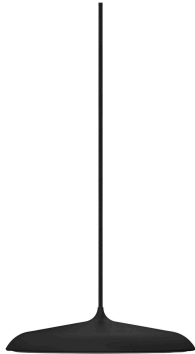

# ARTIST 25 | PENDANT | BLACK

2420203003

nordlux®

Item Number: 2420203003  
EAN: 5704924022555

Colour: Black  
Primary material: Metal  
Secondary material: Plastic  
Colour of the cable: Black  
Length of the cable (cm): 300  
Surface material of the cable: Textile  
Is the cable replaceable: No

IP degree: IP20

Socket type: LED – Non-replaceable  
light source  
IK degree: IK00  
Class (Class 1, Class 2, Class 3):  
Class 2 (Double isolated)  
Parallel connection: No  
Voltage (V): 220-240 Volt  
Height (cm) : 6  
Shade Diameter (cm): 25  
Shade Height (cm): 6  
Length (cm): 25