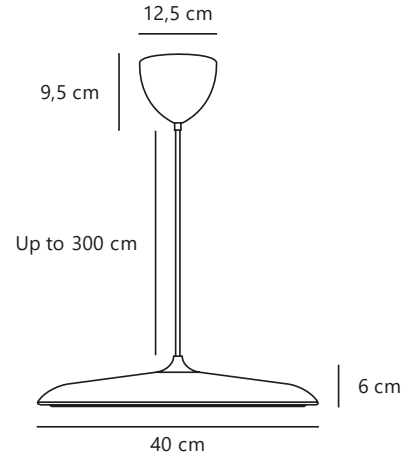

ARTIST 40 | PENDANT | GREY

2420223010

nordlux®

Item Number: 2420223010
EAN: 5704924022616

Colour: Grey
Primary material: Metal
Secondary material: Plastic
Colour of the cable: Grey
Length of the cable (cm): 300
Surface material of the cable: Textile
Is the cable replaceable: No

IP degree: IP20

Socket type: LED – Non-replaceable
light source
IK degree: IK00
Class (Class 1, Class 2, Class 3):
Class 2 (Double isolated)
Parallel connection: No
Voltage (V): 220-240 Volt
Height (cm) : 6
Shade Diameter (cm): 40
Shade Height (cm): 6
Length (cm): 40

Pcs Per Master Carton: 1

Sales Box Height (cm): 48
Sales Box Width(cm): 52
Sales Box Depth (cm): 15
Sales Box Volume m³ : 0.0374
Product net weight (kg): 2.2

Brightness of light (Lumen): 2300
Colour temperature (Kelvin): 3000
Ra-value : 90
Lifetime (hours): 30000
Energy class: E
Actual watt (W): 25