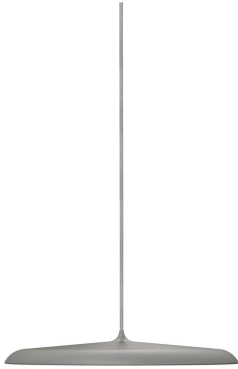

ARTIST 40 | PENDANT | GREY

2420223010

nordlux®

Item Number: 2420223010
EAN: 5704924022616

Colour: Grey
Primary material: Metal
Secondary material: Plastic
Colour of the cable: Grey
Length of the cable (cm): 300
Surface material of the cable: Textile
Is the cable replaceable: No

IP degree: IP20

Socket type: LED – Non-replaceable
light source
IK degree: IK00
Class (Class 1, Class 2, Class 3):
Class 2 (Double isolated)
Parallel connection: No
Voltage (V): 220-240 Volt
Height (cm) : 6
Shade Diameter (cm): 40
Shade Height (cm): 6
Length (cm): 40

Pcs Per Master Carton: 1

Sales Box Height (cm): 48
Sales Box Width(cm): 52
Sales Box Depth (cm): 15
Sales Box Volume m³ : 0.0374
Product net weight (kg): 2.2

Brightness of light (Lumen): 2300
Colour temperature (Kelvin): 3000
Ra-value : 90
Lifetime (hours): 30000
Energy class: E
Actual watt (W): 25

Modern classic • Slim and timeless design • Dimmable • Soft and diffused light • Long LED lifespan (30,000 hours)

With its contemporary design and minimalist form, the award-winning Artist by Danish designer Bønnelycke MDD has earned its place as a modern classic. True to its name, the design draws inspiration from the world of music, particularly the graceful curves of a drum kit cymbal. This year, Artist celebrates its 10th anniversary, and to mark the occasion, we have added a range of new, beautiful colours to the series.