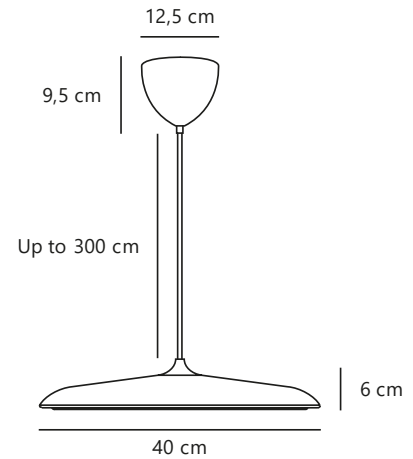

ARTIST 40 | PENDANT | BEIGE

2420223009

nordlux®

Item Number: 2420223009
EAN: 5704924022609

Colour: Beige
Primary material: Metal
Secondary material: Plastic
Colour of the cable: Beige
Length of the cable (cm): 300
Surface material of the cable: Textile
Is the cable replaceable: No

IP degree: IP20

Socket type: LED – Non-replaceable
light source
IK degree: IK00
Class (Class 1, Class 2, Class 3):
Class 2 (Double isolated)
Parallel connection: No
Voltage (V): 220-240 Volt
Height (cm) : 6
Shade Diameter (cm): 40
Shade Height (cm): 6
Length (cm): 40

Pcs Per Master Carton: 1

Sales Box Height (cm): 48
Sales Box Width(cm): 52
Sales Box Depth (cm): 15
Sales Box Volume m³ : 0.0374
Product net weight (kg): 2.2

Brightness of light (Lumen): 2300
Colour temperature (Kelvin): 3000
Ra-value : 90
Lifetime (hours): 30000
Energy class: E
Actual watt (W): 25