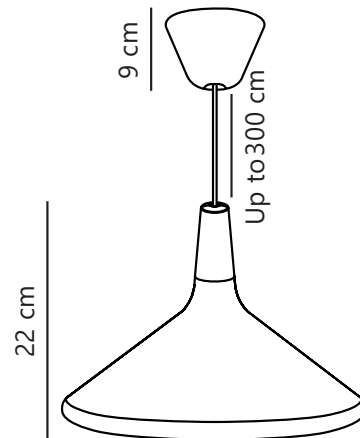

NORI 39 | PENDANT | WHITE

2120823001

nordlux®

Item Number: 2120823001
EAN: 5704924006494

Colour: White
Primary material: Metal
Secondary material: Wood
Colour of the cable: White
Length of the cable (cm): 300
Surface material of the cable: Textile

Is the cable replaceable: No
IP degree: IP20
Socket type: E27
Class (Class 1, Class 2, Class 3):
Class 2 (Double isolated)
Voltage (V): 230 Volt
Maximum bulb wattage (W): 40
Height (cm) : 22
Width (cm): 39
Shade Diameter (cm): 39

Shade Height (cm): 22
Length (cm): 39
Pcs Per Master Carton: 2
Sales Box Height (cm): 19
Sales Box Width(cm): 40
Sales Box Depth (cm): 40
Sales Box Volume m³ : 0.0304
Product net weight (kg): 1.2

Beautiful alone or in a cluster of different sizes • Cool material mix of metal and wood