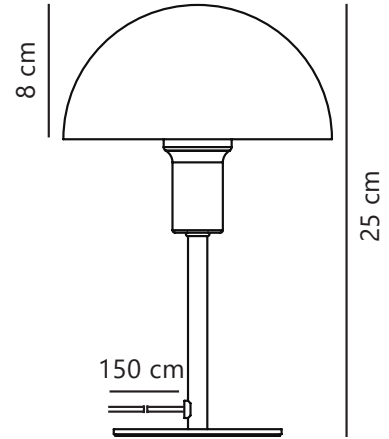

ELLEN MINI | TABLE LAMP | DARK GREEN

2213745013

nordlux®

Item Number: 2213745013

EAN: 5704924026959

TUN: 2530287

Colour: Dark green

Primary material: Metal

Secondary material: Plastic

Colour of the cable: Clear

Length of the cable (cm): 150

Surface material of the cable: Plastic

Is the cable replaceable: No

IP degree: IP20

Socket type: E14

Class (Class 1, Class 2, Class 3):

Class 2 (Double isolated)

Parallel connection: No

Switch placement: On the cable

Voltage (V): 220-240 Volt

Maximum bulb wattage (W): 40

Height (cm) : 25

Width (cm): 16

Tube Diameter (cm): 1.15

Shade Diameter (cm): 16

Length (cm): 16

Mount directly into insulation: No

Pcs Per Master Carton: 4

Sales Box Height (cm): 26

Sales Box Width(cm): 17.5

Sales Box Depth (cm): 17.5

Sales Box Volume m³ : 0.008

Product net weight (kg): 0.58

Miniature version perfect for smaller spaces • Contemporary and elegant style • Creates a soft downlight

With references to minimalist and timeless Scandinavian design, Ellen fits beautifully into most interior designs. This colourful "mini version" is perfect for illuminating a shelf, window ledge, children's room or any area where space is tight.