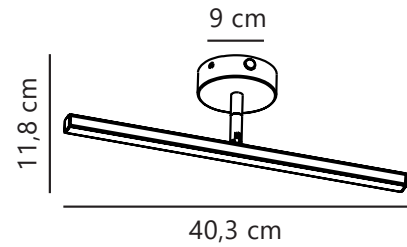

IP S13 40 | WALL LIGHT | WHITE

2510501001

nordlux®