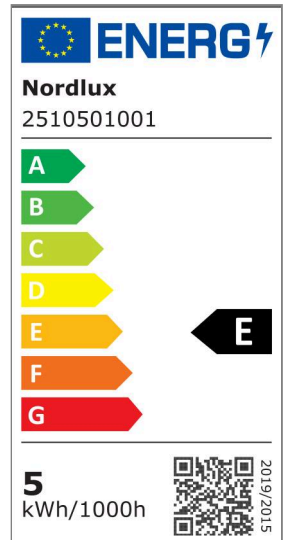

# IP S13 40 | WALL LIGHT | WHITE

2510501001

nordlux®

Item Number: 2510501001

EAN: 5704924024900

TUN: 2500250

Colour: White

Primary material: Metal

Sales Box Volume m<sup>3</sup> : 0.0049

Product net weight (kg): 0.32

Brightness of light (Lumen): 340

Colour temperature (Kelvin): 3000

Ra-value : 80

Lifetime (hours): 30000

Energy class: E

Actual watt (W): 5