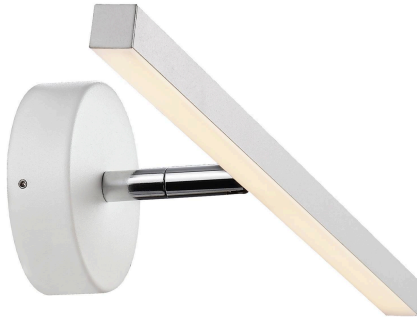

# IP S13 40 | WALL LIGHT | WHITE

2510501001

nordlux®

Item Number: 2510501001

EAN: 5704924024900

TUN: 2500250

Colour: White

Primary material: Metal

Secondary material: Polycarbonate

IP degree: IP44

Socket type: LED – Non-replaceable light source

Class (Class 1, Class 2, Class 3):

Class 2 (Double isolated)

Parallel connection: No

Voltage (V): 220-240 Volt

**Adjustable reflector • Also ideal to install as a gallery light • Long LED lifespan (30,000 hours) • Can be installed with the included cable or directly onto a wall outlet**

Proper lighting is important, especially in front of the mirror where you apply makeup or shave. S13 is a light and elegant wall light with integrated LED technology for providing perfect light near the mirror. Design by Bønnelycke MDD.