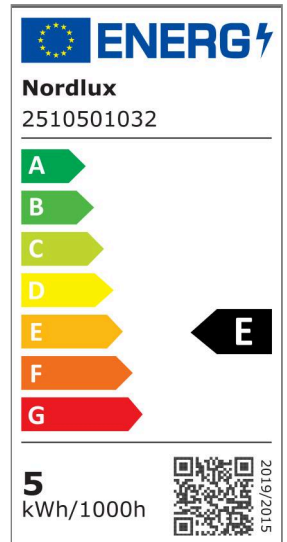

IP S13 40 | WALL LIGHT | BRUSHED STEEL

2510501032

nordlux®

Item Number: 2510501032

EAN: 5704924024917

TUN: 2500254

Colour: Brushed steel

Primary material: Metal

Sales Box Volume m³ : 0.0049

Product net weight (kg): 0.32

Brightness of light (Lumen): 340

Colour temperature (Kelvin): 3000

Ra-value : 80

Lifetime (hours): 30000

Energy class: E

Actual watt (W): 5