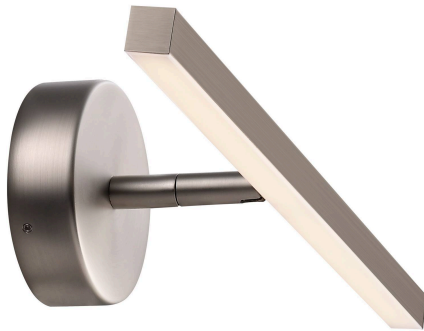

IP S13 40 | WALL LIGHT | BRUSHED STEEL

2510501032

nordlux®

Item Number: 2510501032

EAN: 5704924024917

TUN: 2500254

Colour: Brushed steel

Primary material: Metal

Secondary material: Polycarbonate

IP degree: IP44

Socket type: LED – Non-replaceable light source

Class (Class 1, Class 2, Class 3):

Class 2 (Double isolated)

Parallel connection: No

Voltage (V): 220-240 Volt

Adjustable reflector • Also ideal to install as a gallery light • Long LED lifespan (30,000 hours) • Can be installed with the included cable or directly onto a wall outlet

Proper lighting is important, especially in front of the mirror where you apply makeup or shave. S13 is a light and elegant wall light with integrated LED technology for providing perfect light near the mirror. Design by Bønnelycke MDD.