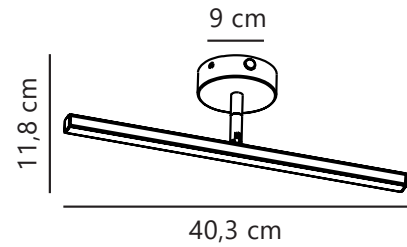

IP S13 40 | WALL LIGHT | BRUSHED STEEL

2510501032

nordlux®

Item Number: 2510501032

EAN: 5704924024917

TUN: 2500254

Colour: Brushed steel

Primary material: Metal

Secondary material: Polycarbonate

IP degree: IP44

Socket type: LED – Non-replaceable light source

Class (Class 1, Class 2, Class 3):

Class 2 (Double isolated)

Parallel connection: No

Voltage (V): 220-240 Volt

Height (cm) : 9

Length (cm): 40.5

Tilt Angle (°): 90

Turning Angle (°): 310

Pcs Per Master Carton: 3

Sales Box Height (cm): 42

Sales Box Width(cm): 11

Sales Box Depth (cm): 10.5

Adjustable reflector • Also ideal to install as a gallery light • Long LED lifespan (30,000 hours) • Can be installed with the included cable or directly onto a wall outlet

Proper lighting is important, especially in front of the mirror where you apply makeup or shave. S13 is a light and elegant wall light with integrated LED technology for providing perfect light near the mirror. Design by Bønnelycke MDD.