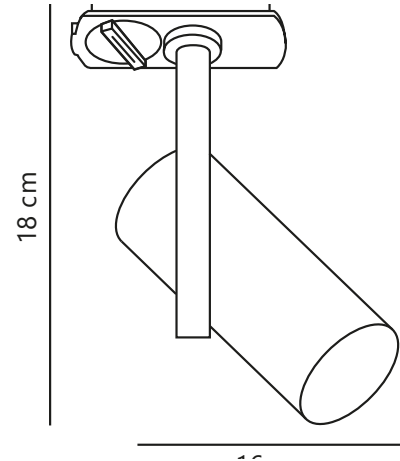

JEROME LINK 3-SPOT + 1M | TRACK LIGHT | WHITE nordlux®

2510096001

Item Number: 2510096001

EAN: 5704924023262

TUN: 2427507

Colour: White

Primary material: Aluminium

Secondary material: Metal

IP degree: IP20

Socket type: GU10

Class (Class 1, Class 2, Class 3):

Class 1 (Earth contact)

Parallel connection: No

Voltage (V): 220-240 Volt

Maximum bulb wattage (W): 8

Height (cm) : 18.5

Shade Diameter (cm): 5.5

Length (cm): 107

Tilt Angle (°): 90

Turning Angle (°): 320

Pcs Per Master Carton: 3

Sales Box Height (cm): 111.5

Sales Box Width(cm): 15.5

Sales Box Depth (cm): 10.5

Sales Box Volume m³ : 0.0181

Product net weight (kg): 1.39

Minimalistic and modern design • Tilttable and turnable lamp head • Includes three spots and one Nordlux Link rail (1 meter)

Jerome is a minimalist and modern ceiling light that fits perfectly in the kitchen, walk-in closet, or hallway. The lamp head can be tilted and turned in your preferred direction, making it ideal for spotlighting specific details in your interior. The set includes three spots and one Nordlux Link rail (1 meter).