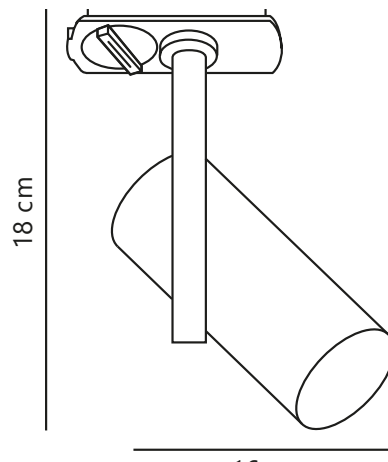

JEROME LINK 3-SPOT + 1M | TRACK LIGHT | BLACK nordlux®

2510096003

Item Number: 2510096003

EAN: 5704924023279

TUN: 2427508

Colour: Black

Primary material: Aluminium

Secondary material: Metal

IP degree: IP20

Socket type: GU10

Class (Class 1, Class 2, Class 3):

Class 1 (Earth contact)

Parallel connection: No

Voltage (V): 220-240 Volt

Maximum bulb wattage (W): 8

Height (cm) : 18.5

Shade Diameter (cm): 5.5

Length (cm): 107

Tilt Angle (°): 90

Turning Angle (°): 320

Pcs Per Master Carton: 3

Sales Box Height (cm): 111.5

Sales Box Width(cm): 15.5

Sales Box Depth (cm): 10.5

Sales Box Volume m³ : 0.0181

Product net weight (kg): 1.39

Minimalistic and modern design • Tilttable and turnable lamp head • Includes three spots and one Nordlux Link rail (1 meter)

Jerome is a minimalist and modern ceiling light that fits perfectly in the kitchen, walk-in closet, or hallway. The lamp head can be tilted and turned in your preferred direction, making it ideal for spotlighting specific details in your interior. The set includes three spots and one Nordlux Link rail (1 meter).