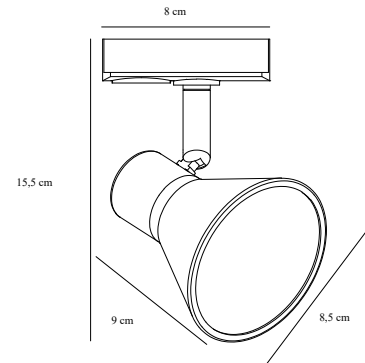

EIK LINK SPOT | TRACK LIGHT | WHITE

2510389901

nordlux®

Item Number: 2510389901

EAN: 5704924023224

TUN: 2427517

Colour: White

Primary material: Metal

Secondary material: Plastic

IP degree: IP20

Socket type: GU10

Class (Class 1, Class 2, Class 3):

Class 1 (Earth contact)

Parallel connection: No

Voltage (V): 220-240 Volt

Maximum bulb wattage (W): 35

Height (cm) : 15.5

Width (cm): 11

Shade Diameter (cm): 8.5

Tilt Angle (°): 90

Turning Angle (°): 320

Pcs Per Master Carton: 3

Sales Box Height (cm): 11.5

Sales Box Width(cm): 13

Sales Box Depth (cm): 9.5

Sales Box Volume m³ : 0.0014

Product net weight (kg): 0.18

Fits the Nordlux Link system • Classic design • Tilttable and turnable lamp head

Eik boasts a simple, contemporary style that complements any interior design. The lamp head tilts and turns, providing directional light perfect for spotlighting selected details in your space. Fits the Nordlux Link system where it is easily and quickly installed and moved.