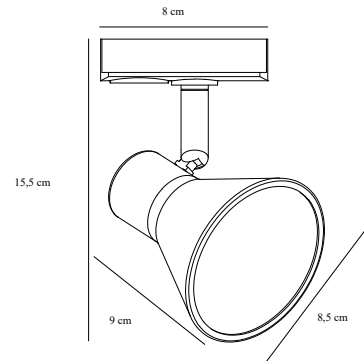

EIK LINK SPOT | TRACK LIGHT | BLACK

2510389903

nordlux®

Item Number: 2510389903

EAN: 5704924023231

TUN: 2427519

Colour: Black

Primary material: Metal

Secondary material: Plastic

IP degree: IP20

Socket type: GU10

Class (Class 1, Class 2, Class 3):

Class 1 (Earth contact)

Parallel connection: No

Voltage (V): 220-240 Volt

Maximum bulb wattage (W): 35

Height (cm) : 15.5

Width (cm): 11

Shade Diameter (cm): 8.5

Tilt Angle (°): 90

Turning Angle (°): 320

Pcs Per Master Carton: 3

Sales Box Height (cm): 11.5

Sales Box Width(cm): 13

Sales Box Depth (cm): 9.5

Sales Box Volume m³ : 0.0014

Product net weight (kg): 0.18

Fits the Nordlux Link system • Classic design • Tilttable and turnable lamp head

Eik boasts a simple, contemporary style that complements any interior design. The lamp head tilts and turns, providing directional light perfect for spotlighting selected details in your space. Fits the Nordlux Link system where it is easily and quickly installed and moved.