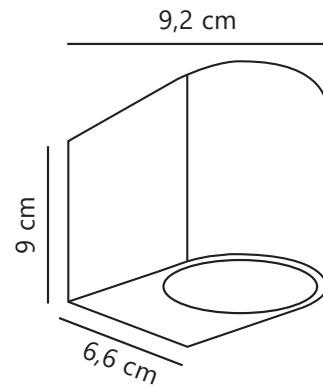

DION SINGLE | WALL LIGHT | BLACK

2518001003

nordlux®

Item Number: 2518001003

EAN: 5704924023323

TUN: 2427527

Colour: Black

Primary material: Aluminium

Secondary material: Glass

IP degree: IP44

Socket type: GU10

IK degree: IK02

Class (Class 1, Class 2, Class 3):

Class 1 (Earth contact)

Parallel connection: Yes

Suitable for Seaside: No

Voltage (V): 220-240 Volt

Maximum bulb wattage (W): 25

Height (cm) : 9

Width (cm): 6.6

Length (cm): 6.6

Pcs Per Master Carton: 3

Sales Box Height (cm): 10

Sales Box Width(cm): 10

Sales Box Depth (cm): 7

Sales Box Volume m³ : 0.0007

Product net weight (kg): 0.324

Simple and modern design • Decorative downlight effect • Parallel connection possible • Possibility for side entry of cable

Dion is a minimalistic and elegant wall light with a beautifully curved design. It provides a practical downward-facing light and is ideal for the house facade, driveway or main entrance.