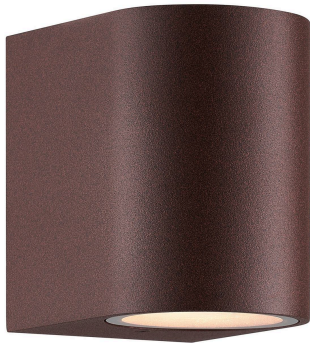

# DION SINGLE | WALL LIGHT | RUSTY

2518001009

nordlux®

Item Number: 2518001009

EAN: 5704924023330

TUN: 2427528

Colour: Rusty

Primary material: Aluminium

Secondary material: Glass

IP degree: IP44

Socket type: GU10

IK degree: IK02

Class (Class 1, Class 2, Class 3):

Class 1 (Earth contact)

Parallel connection: Yes

Suitable for Seaside: No

Sales Box Depth (cm): 7

Sales Box Volume m<sup>3</sup> : 0.0007

Product net weight (kg): 0.324

**Simple and modern design • Decorative downlight effect • Parallel connection possible • Possibility for side entry of cable**

Dion is a minimalistic and elegant wall light with a beautifully curved design. It provides a practical downward-facing light and is ideal for the house facade, driveway or main entrance.