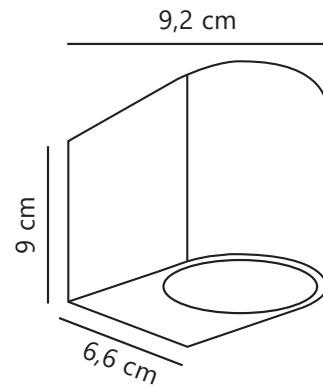

DION SINGLE | WALL LIGHT | RUSTY

2518001009

nordlux®

Item Number: 2518001009

EAN: 5704924023330

TUN: 2427528

Colour: Rusty

Primary material: Aluminium

Secondary material: Glass

IP degree: IP44

Socket type: GU10

IK degree: IK02

Class (Class 1, Class 2, Class 3):

Class 1 (Earth contact)

Parallel connection: Yes

Suitable for Seaside: No

Voltage (V): 220-240 Volt

Maximum bulb wattage (W): 25

Height (cm) : 9

Width (cm): 6.6

Length (cm): 6.6

Pcs Per Master Carton: 3

Sales Box Height (cm): 10

Sales Box Width(cm): 10

Sales Box Depth (cm): 7

Sales Box Volume m³ : 0.0007

Product net weight (kg): 0.324

Simple and modern design • Decorative downlight effect • Parallel connection possible • Possibility for side entry of cable

Dion is a minimalistic and elegant wall light with a beautifully curved design. It provides a practical downward-facing light and is ideal for the house facade, driveway or main entrance.