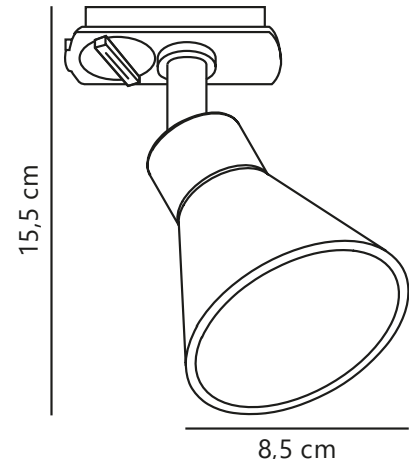

EIK LINK 3-SPOT + 1M | TRACK LIGHT | BLACK

2510399903

nordlux®

Item Number: 2510399903

EAN: 5704924023293

TUN: 2427521

Colour: Black

Primary material: Aluminium

Secondary material: Metal

IP degree: IP20

Socket type: GU10

Class (Class 1, Class 2, Class 3):

Class 1 (Earth contact)

Parallel connection: No

Voltage (V): 220-240 Volt

Maximum bulb wattage (W): 35

Height (cm) : 16

Width (cm): 107

Shade Diameter (cm): 8.5

Tilt Angle (°): 90

Turning Angle (°): 320

Pcs Per Master Carton: 3

Sales Box Height (cm): 111.5

Sales Box Width(cm): 12.8

Sales Box Depth (cm): 10.3

Sales Box Volume m³ : 0.0147

Product net weight (kg): 0.91

Classic design • Tiltable and turnable lamp head • Includes three spots and one Nordlux Link rail (1 meter)

Eik boasts a simple, contemporary style that complements any interior design. The lamp head tilts and turns, providing directional light perfect for spotlighting selected details in your space. The set includes three spots and one Nordlux Link rail (1 meter).