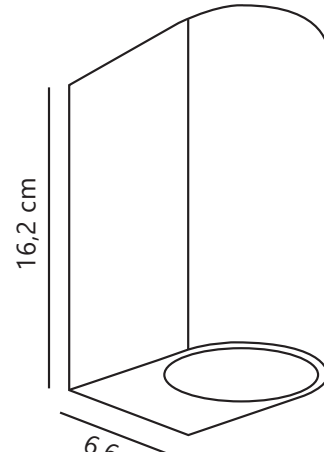

DION DOUBLE | WALL LIGHT | BLACK

2518021003

nordlux®

Item Number: 2518021003

EAN: 5704924023347

TUN: 2427529

Colour: Black

Primary material: Aluminium

Secondary material: Glass

IP degree: IP44

Socket type: GU10

IK degree: IK02

Class (Class 1, Class 2, Class 3):

Class 1 (Earth contact)

Parallel connection: Yes

Suitable for Seaside: No

Voltage (V): 220-240 Volt

Maximum bulb wattage (W): 25

Height (cm) : 16.2

Width (cm): 6.6

Length (cm): 6.6

Pcs Per Master Carton: 3

Sales Box Height (cm): 17

Sales Box Width(cm): 10

Sales Box Depth (cm): 7

Sales Box Volume m³ : 0.0012

Product net weight (kg): 0.518

Simple and modern design • Lights both up and down • Parallel connection possible • Possibility for side entry of cable

Dion is a minimalistic and elegant wall light with a beautifully curved design. It provides both up- and downward facing light and is ideal for the house facade, driveway or main entrance.