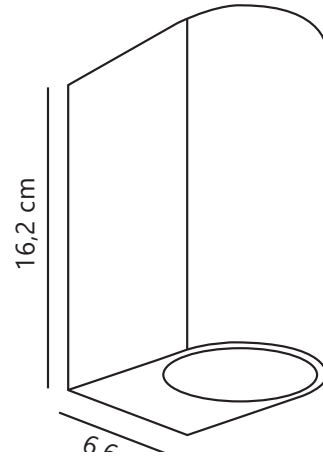

DION DOUBLE | WALL LIGHT | RUSTY

2518021009

nordlux®

Item Number: 2518021009

EAN: 5704924023354

TUN: 2427530

Colour: Rusty

Primary material: Aluminium

Secondary material: Glass

IP degree: IP44

Socket type: GU10

IK degree: IK02

Class (Class 1, Class 2, Class 3):

Class 1 (Earth contact)

Parallel connection: Yes

Suitable for Seaside: No

Voltage (V): 220-240 Volt

Maximum bulb wattage (W): 25

Height (cm) : 16.2

Width (cm): 6.6

Length (cm): 6.6

Pcs Per Master Carton: 3

Sales Box Height (cm): 17

Sales Box Width(cm): 10

Sales Box Depth (cm): 7

Sales Box Volume m³ : 0.0012

Product net weight (kg): 0.518

Simple and modern design • Lights both up and down • Parallel connection possible • Possibility for side entry of cable