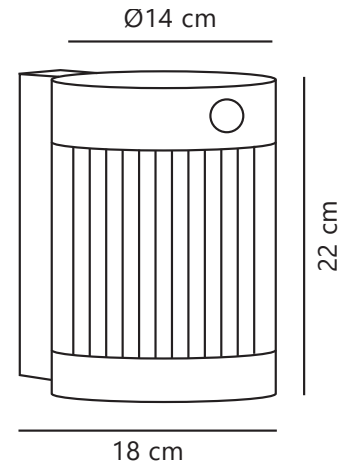

# COUPAR SOLAR | WALL LIGHT | BLACK

2518201003

nordlux®

Item Number: 2518201003

EAN: 5704924023439

TUN: 2427550

Colour: Black

Primary material: Plastic

Secondary material: Plastic

IP degree: IP44

Socket type: Solar LED – Non-replaceable light source

IK degree: IK02

Class (Class 1, Class 2, Class 3):

Class 3 (Low voltage)

Parallel connection: No

Suitable for Seaside: No

Switch placement: On the fixture

Voltage (V): 5 Volt

Height (cm) : 22

Shade Diameter (cm): 14

Length (cm): 18

Pcs Per Master Carton: 3

Sales Box Height (cm): 23

Sales Box Width(cm): 19

Sales Box Depth (cm): 15

Sales Box Volume m<sup>3</sup> : 0.0066

Product net weight (kg): 0.615

Brightness of light (Lumen): 150

Colour temperature (Kelvin): 3000

Ra-value : 80

Lifetime (hours): 30000

Battery lasting time for each lumen: 2.5