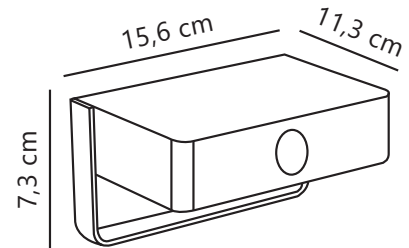

SAULIO SOLAR | WALL LIGHT | BLACK

2518251003

nordlux®