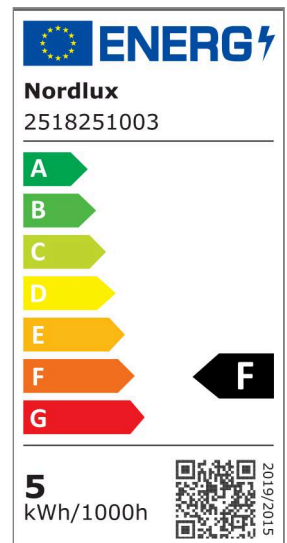

Item Number: 2518251003

EAN: 5704924023491

TUN: 2427557

Colour: Black

Primary material: Aluminium

Secondary material: Plastic

Colour of the cable: Black

Length of the cable (cm): 100

Surface material of the cable: Plastic

Is the cable replaceable: Yes

IP degree: IP44

Socket type: Solar LED – Non-replaceable light source

IK degree: IK02

Class (Class 1, Class 2, Class 3):

Class 3 (Low voltage)

Parallel connection: No

Suitable for Seaside: No

Switch placement: On the fixture

Voltage (V): 5 Volt

Height (cm) : 7.3

Width (cm): 15.6

Length (cm): 15.6

Pcs Per Master Carton: 3

Sales Box Height (cm): 17.5

Sales Box Width(cm): 13.5

Sales Box Depth (cm): 9.5

Sales Box Volume m³ : 0.0022

Product net weight (kg): 0.39

Brightness of light (Lumen): 370

Colour temperature (Kelvin): 3000

Ra-value : 80

Lifetime (hours): 25000

Battery lasting time for each lumen:

370lm/2h; 35lm/19h

Battery recharging 0%-100% (h): 6

Energy class: F

Actual watt (W): 4.45