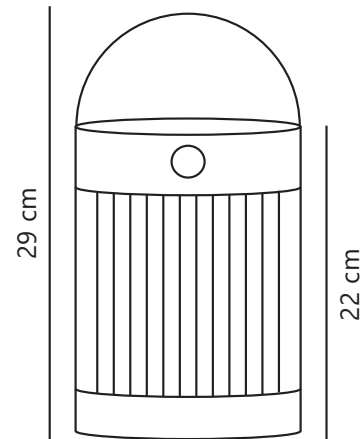

# COUPAR SOLAR | TABLE LAMP | BLACK

2518215003

nordlux®

Item Number: 2518215003

EAN: 5704924023446

TUN: 2427553

Colour: Black

Primary material: Plastic

Secondary material: Plastic

Colour of the cable: Black

Length of the cable (cm): 150

Surface material of the cable: Plastic

IP degree: IP44

Socket type: Solar LED – Non-replaceable light source

IK degree: IK02

Class (Class 1, Class 2, Class 3):

Class 3 (Low voltage)

Parallel connection: No

Suitable for Seaside: No

Switch placement: On the fixture

Voltage (V): 5 Volt

Height (cm) : 22

Shade Diameter (cm): 14

Length (cm): 14.5

Pcs Per Master Carton: 3

Sales Box Height (cm): 23

Sales Box Width(cm): 15

Sales Box Depth (cm): 15

Sales Box Volume m³ : 0.0052

Product net weight (kg): 0.595

Brightness of light (Lumen): 150