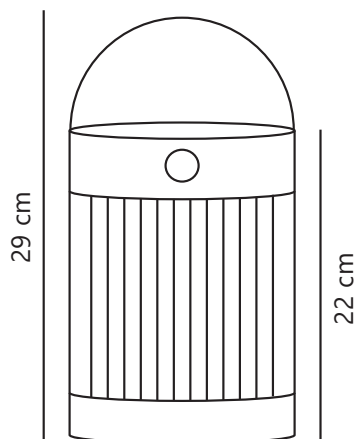

COUPAR SOLAR | TABLE LAMP | SAND

2518215009

nordlux®

Item Number: 2518215009
EAN: 5704924023453
TUN: 2427554

Colour: Sand
Primary material: Plastic
Secondary material: Plastic
Colour of the cable: Black
Length of the cable (cm): 150
Surface material of the cable: Plastic

IP degree: IP44

Socket type: Solar LED – Non-replaceable light source
IK degree: IK02
Class (Class 1, Class 2, Class 3): Class 3 (Low voltage)
Parallel connection: No
Suitable for Seaside: No
Switch placement: On the fixture
Voltage (V): 5 Volt
Height (cm) : 22
Shade Diameter (cm): 14
Length (cm): 14.5

Pcs Per Master Carton: 3
Sales Box Height (cm): 23

Sales Box Width(cm): 15
Sales Box Depth (cm): 15
Sales Box Volume m³ : 0.0052
Product net weight (kg): 0.595

Brightness of light (Lumen): 150
Colour temperature (Kelvin): 3000
Ra-value : 80
Lifetime (hours): 30000
Battery lasting time for each lumen: 150lm/4h;100lm/6h;50lm/12h
Battery recharging 0%-100% (h): 3.5
Energy class: F
Actual watt (W): 3.2