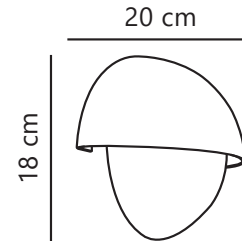

SCORPIUS ROUND | WALL LIGHT | BLACK

2518401003

nordlux®

Item Number: 2518401003

EAN: 5704924023552

TUN: 2427537

Colour: Black

Primary material: Plastic

Secondary material: Plastic

IP degree: IP44

Socket type: E14

IK degree: IK05

Class (Class 1, Class 2, Class 3):

Class 2 (Double isolated)

Parallel connection: Yes

Suitable for Seaside: No

Voltage (V): 220-240 Volt

Maximum bulb wattage (W): 15

Height (cm) : 18

Width (cm): 20

Pcs Per Master Carton: 3

Sales Box Height (cm): 18.5

Sales Box Width(cm): 20.5

Sales Box Depth (cm): 10

Sales Box Volume m³ : 0.0038

Product net weight (kg): 0.322

Soft and diffused light • Parallel connection possible

Scorpius for outdoor use has a classic and timeless design. Scorpius has many uses – perfect for placing by your entrance, on your fence or in your stairwell. It can be used alone or in a group placed side by side. The diffuser ensures a pleasant and glare-free light.