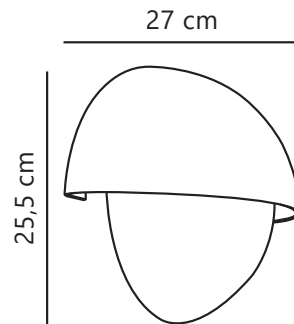

SCORPIUS MAXI ROUND | WALL LIGHT | BLACK

2518421003

nordlux®

Item Number: 2518421003

EAN: 5704924023569

TUN: 2427538

Colour: Black

Primary material: Plastic

Secondary material: Plastic

IP degree: IP44

Socket type: E27

IK degree: IK05

Class (Class 1, Class 2, Class 3):

Class 2 (Double isolated)

Parallel connection: Yes

Suitable for Seaside: No

Voltage (V): 220-240 Volt

Maximum bulb wattage (W): 25

Height (cm) : 25.5

Width (cm): 27

Pcs Per Master Carton: 3

Sales Box Height (cm): 26

Sales Box Width(cm): 27.5

Sales Box Depth (cm): 14

Sales Box Volume m³ : 0.01

Product net weight (kg): 0.673

Soft and diffused light • Parallel connection possible

Scorpius for outdoor use has a classic and timeless design. Scorpius has many uses – perfect for placing by your entrance, on your fence or in your stairwell. It can be used alone or in a group placed side by side. The diffuser ensures a pleasant and glare-free light.