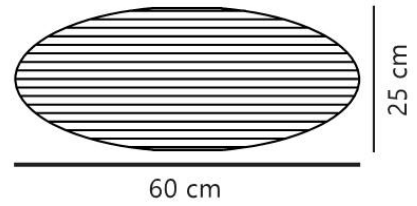

VILLO 60 FABRIC | LAMP SHADE | NATURE

2612653209

nordlux®

Item Number: 2612653209

EAN: 5704924027307

TUN: 2530791

Colour: Nature

Primary material: Textile

Secondary material: Metal

Parallel connection: No

Maximum bulb wattage (W): 15

Height (cm) : 25

Shade Diameter (cm): 60

Length (cm): 60

Pcs Per Master Carton: 12

Sales Box Height (cm): 1

Sales Box Width(cm): 62

Sales Box Depth (cm): 62

Sales Box Volume m³ : 0.0038

Product net weight (kg): 0.22

Natural linen fabric • Light and retro design • Provides a soft, diffused light • Suspension bracket, cable and canopy not included

Villo is a modern interpretation of the classic rice-paper lamp, crafted in linen for a softer, warmer expression. With a light and airy look, it creates a cosy ambience wherever you place it, casting a soft, diffused light into the room.