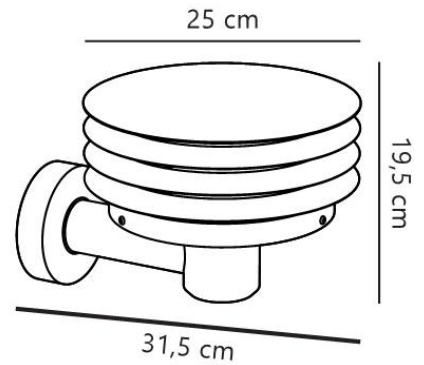

# CIRELLA | WALL LIGHT | SEASIDE BLACK

2618101203

nordlux®

Item Number: 2618101203

EAN: 5704924025648

TUN: 2514036

Colour: Seaside black

Primary material: Metal

Secondary material: Polycarbonate

IP degree: IP54

Socket type: E27

IK degree: IK05

Class (Class 1, Class 2, Class 3):

Class 1 (Earth contact)

Parallel connection: Yes

Suitable for Seaside: Yes

Voltage (V): 220-240 Volt

Maximum bulb wattage (W): 15

Height (cm) : 19.5

Width (cm): 25

Shade Diameter (cm): 25

Pcs Per Master Carton: 3

Sales Box Height (cm): 20.5

Sales Box Width(cm): 32

Sales Box Depth (cm): 25.5

Sales Box Volume m<sup>3</sup> : 0.0167

Product net weight (kg): 2.1

**Timeless, architectural design • Extra durable material suitable for coastal areas (Designed For Seaside) • 10-year guarantee on surface deterioration**