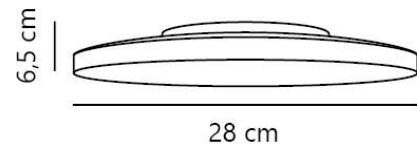

SERENOVA 28 | CEILING LIGHT | WHITE

2610056001

nordlux®

Item Number: 2610056001
EAN: 5704924025853
TUN: 2513991

Colour: White
Primary material: Plastic
Secondary material: Plastic

IP degree: IP65

Socket type: LED – Non-replaceable
light source
IK degree: IK08
Class (Class 1, Class 2, Class 3):
Class 2 (Double isolated)
Parallel connection: Yes
Voltage (V): 220-240 Volt
Height (cm) : 6.5
Shade Diameter (cm): 28
Length (cm): 28

Pcs Per Master Carton: 3
Sales Box Height (cm): 29

Sales Box Width(cm): 29
Sales Box Depth (cm): 7
Sales Box Volume m³ : 0.0059
Product net weight (kg): 0.51

Brightness of light (Lumen): 1600
Colour temperature (Kelvin):
3000/4000/5700
Ra-value : 90
Lifetime (hours): 30000
Actual watt (W): 15

**Suitable for the bathroom (IP65) • Choose between 10 and 15 watt and 3000K, 4000K and 5700K when mounting •
Dimmable • Parallel connection possible • Long LED lifespan (30,000 hours)**

The simple and streamlined Serenova ceiling light is IP65-rated, making it ideal for bathrooms. Choose between 10 or 15 watts and 3000K, 4000K or 5700K during installation to match your preferred light temperature. Supports parallel connection for easy installation in series.