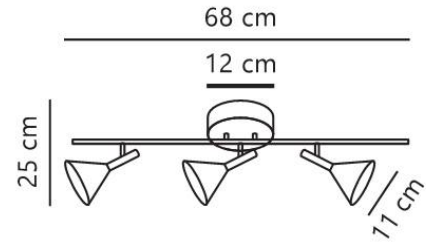

KELVIS 3-SPOT | CEILING LIGHT | BLACK

2612706003

nordlux®

Item Number: 2612706003

EAN: 5704924027321

TUN: 2530782

Colour: Black

Primary material: Metal

Secondary material: Plastic

IP degree: IP20

Socket type: GU10

IK degree: IK00

Class (Class 1, Class 2, Class 3):

Class 2 (Double isolated)

Parallel connection: No

Voltage (V): 220-240 Volt

Maximum bulb wattage (W): 12

Height (cm) : 25

Shade Diameter (cm): 11

Length (cm): 68

Tilt Angle (°): 90

Turning Angle (°): 350

Pcs Per Master Carton: 3

Sales Box Height (cm): 76.5

Sales Box Width(cm): 21

Sales Box Depth (cm): 15

Sales Box Volume m³ : 0.0241

Product net weight (kg): 1

Simple and minimalist design • Adjustable lamp heads for a directional light

Kelvis features a clean, minimalist design with three cone-shaped shades that create a refined, graphic look. Each lamp head can be tilted and turned to direct the light where you need it – perfect for highlighting specific areas or creating functional lighting throughout the room.