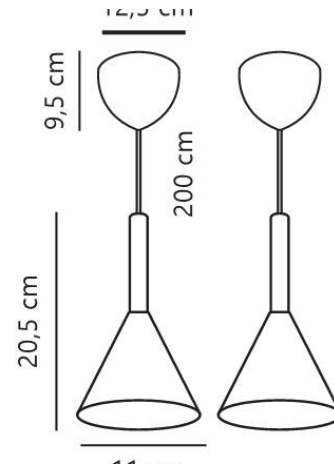

KELVIS 2-KIT | PENDANT | BLACK

2612723003

nordlux®

Item Number: 2612723003

EAN: 5704924027338

TUN: 2530698

Colour: Black

Primary material: Metal

Secondary material: Plastic

Colour of the cable: Black

Length of the cable (cm): 200

Surface material of the cable: Textile

Is the cable replaceable: No

IP degree: IP20

Socket type: GU10

IK degree: IK00

Class (Class 1, Class 2, Class 3):

Class 2 (Double isolated)

Parallel connection: No

Voltage (V): 220-240 Volt

Maximum bulb wattage (W): 12

Height (cm) : 20.5

Shade Diameter (cm): 11

Length (cm): 12.5

Pcs Per Master Carton: 3

Sales Box Height (cm): 26

Sales Box Width(cm): 26

Sales Box Depth (cm): 14.5

Sales Box Volume m³ : 0.0098

Product net weight (kg): 0.75

Simple and minimalist design

Kelvis features a simple, minimalist design with two cone-shaped shades that add a refined, graphic expression. The downward-facing light creates a focused and functional illumination – ideal above a dining table or kitchen counter.