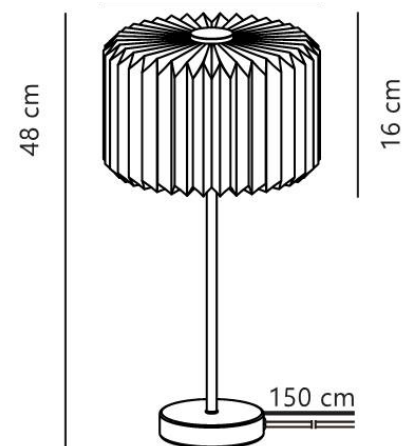

VIVIENNE | TABLE LAMP | BLACK

2612265003

nordlux®

Item Number: 2612265003

EAN: 5704924027147

TUN: 2530710

Colour: Black

Primary material: Textile

Secondary material: Metal

Colour of the cable: Black

Length of the cable (cm): 150

Surface material of the cable: Plastic

Is the cable replaceable: No

IP degree: IP20

Socket type: E27

Class (Class 1, Class 2, Class 3):

Class 2 (Double isolated)

Parallel connection: No

Switch placement: On the cable

Voltage (V): 220-240 Volt

Maximum bulb wattage (W): 10

Height (cm) : 48

Tube Diameter (cm): 1

Shade Diameter (cm): 25

Shade Height (cm): 16

Length (cm): 25

Pcs Per Master Carton: 3

Sales Box Height (cm): 39

Sales Box Width(cm): 16.5

Sales Box Depth (cm): 13

Sales Box Volume m³ : 0.0084

Product net weight (kg): 0.978

Beautiful material mix of fabric and metal • Pretty pleated shade • Provides a soft, diffused light

Vivienne combines fabric and metal in a timeless and elegant design. The pleated fabric shade adds a soft, decorative expression and creates a diffused light that brings warmth and comfort to the room. Perfect for a soft light in the living room.