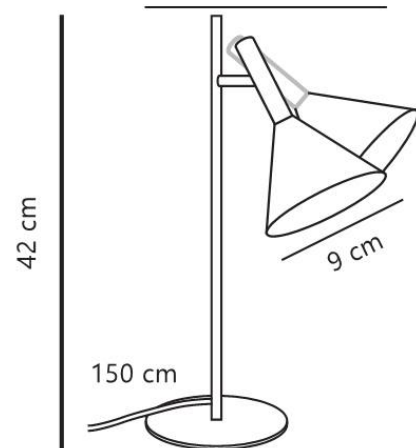

KELVIS | TABLE LAMP | BLACK

2612765003

nordlux®

Item Number: 2612765003

EAN: 5704924027352

TUN: 2530714

Colour: Black

Primary material: Metal

Secondary material: Plastic

Colour of the cable: Black

Length of the cable (cm): 150

Surface material of the cable: Textile

Is the cable replaceable: No

IP degree: IP20

Socket type: GU10

IK degree: IK00

Class (Class 1, Class 2, Class 3):

Class 2 (Double isolated)

Parallel connection: No

Switch placement: On the cable

Voltage (V): 220-240 Volt

Maximum bulb wattage (W): 12

Height (cm) : 42

Tube Diameter (cm): 1.3

Shade Diameter (cm): 11

Length (cm): 26

Tilt Angle (°): 90

Turning Angle (°): 350

Pcs Per Master Carton: 3

Sales Box Height (cm): 45

Sales Box Width(cm): 18

Sales Box Depth (cm): 14

Sales Box Volume m³ : 0.0113

Product net weight (kg): 1.19

Simple and minimalist design • Adjustable lamp head for a directional light

Kelvis features a simple, minimalist design with a cone-shaped shade that add a refined, graphic expression. The adjustable lamp head can be tilted and turned to direct the light exactly where you need it – ideal for reading or creating focused lighting.