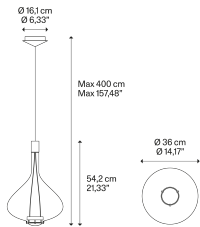

Sky-Fall, Design by Lodes

Model Sky-Fall large

In Sky-Fall, the traditional glass processing techniques embrace the most advanced LED technologies. The shape of Sky-Fall captures the imagination in its reminiscence of ancient decanters in precious blown glass. Its function amazes thanks to the innovative double LED source that diffuses direct and indirect light. Available in two sizes and in four finishes, and in 2700 or 3000 K* light colour temperature versions, Sky-Fall decorates both when it is on and when it is off. Now added to the family is the new Sky-Fall Round: a further variant featuring a spherically shaped diffuser available in two sizes and four finishes, including the new, precious golden sage. The new finish also extends to Sky-Fall in both sizes.

* North America: 2700k only

Sky-Fall large

Light source

Light source
Sorgente luminosa
LED
2700 K
12 W
1877 lm
350 mA
CRI 90
MacAdam 2-Step

or

Light source
Sorgente luminosa
LED
3000 K
12 W
1975 lm
350 mA
CRI 90
MacAdam 2-Step