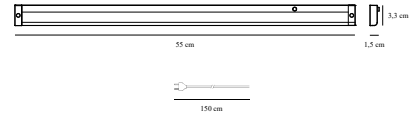

# PRESTON 55 | BATTEN LIGHT FITTING | WHITE

2510176101

**nordlux**<sup>®</sup>

Item Number: 2510176101  
EAN: 5704924023095  
TUN: 2427470

Colour: White  
Primary material: Plastic  
Secondary material: Plastic  
Colour of the cable: White  
Length of the cable (cm): 150  
Surface material of the cable: Plastic  
Is the cable replaceable: No

IP degree: IP20  
Socket type: LED – Non-replaceable light source  
IK degree: IK03  
Class (Class 1, Class 2, Class 3):  
Class 2 (Double isolated)  
Switch placement: On the fixture  
Voltage (V): 220-240 Volt  
Height (cm) : 55  
Width (cm) : 3.3

Pcs Per Master Carton: 6  
Sales Box Height (cm): 57

Sales Box Width(cm): 6.5  
Sales Box Depth (cm): 4  
Sales Box Volume m<sup>3</sup> : 0.0015  
Product net weight (kg): 0.175

Brightness of light (Lumen): 720  
Colour temperature (Kelvin):  
3000/4000  
Ra-value : 80  
Lifetime (hours): 25000  
Energy class: F  
Actual watt (W): 8