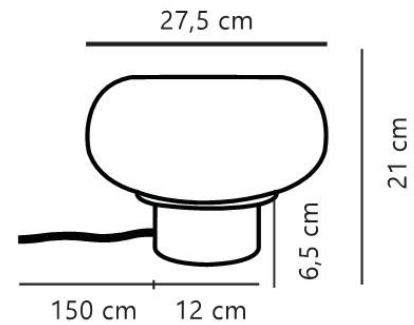

MALTI | TABLE LAMP | BEIGE

2612825009

nordlux®

Item Number: 2612825009

EAN: 5704924027383

TUN: 2530716

Colour: Beige

Primary material: Glass

Secondary material: Metal

Colour of the cable: White

Length of the cable (cm): 150

Surface material of the cable: Textile

Is the cable replaceable: No

IP degree: IP20

Socket type: E27

Class (Class 1, Class 2, Class 3):

Class 2 (Double isolated)

Parallel connection: No

Switch placement: On the cable

Voltage (V): 220-240 Volt

Maximum bulb wattage (W): 10

Height (cm) : 21

Shade Diameter (cm): 27.5

Length (cm): 27.5

Pcs Per Master Carton: 3

Sales Box Height (cm): 27

Sales Box Width(cm): 33

Sales Box Depth (cm): 33

Sales Box Volume m³ : 0.0294

Product net weight (kg): 1.38

Soft, organic design • Beige glass with a warm glow • Looks beautiful both when the light is on and off

Malti has a distinctive, rounded shape that almost resembles a glowing donut. The warm beige glass spreads a gentle, diffused light, creating a cosy and decorative atmosphere on a shelf, sideboard or bedside table.