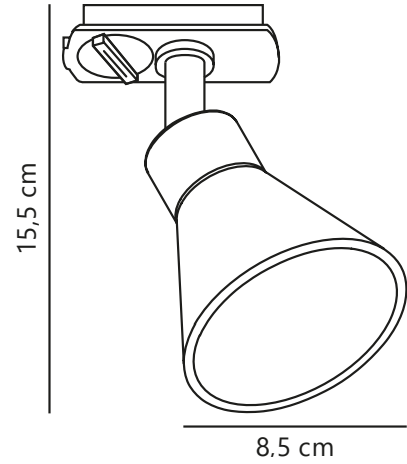

EIK LINK 3-SPOT + 1M | TRACK LIGHT | WHITE

2510399901

nordlux®

Item Number: 2510399901

EAN: 5704924023286

TUN: 2427520

Colour: White

Primary material: Aluminium

Secondary material: Metal

IP degree: IP20

Socket type: GU10

Class (Class 1, Class 2, Class 3):

Class 1 (Earth contact)

Parallel connection: No

Voltage (V): 220-240 Volt

Maximum bulb wattage (W): 35

Height (cm) : 16

Width (cm): 107

Shade Diameter (cm): 8.5

Tilt Angle (°): 90

Turning Angle (°): 320

Pcs Per Master Carton: 3

Sales Box Height (cm): 111.5

Sales Box Width(cm): 12.8

Sales Box Depth (cm): 10.3

Sales Box Volume m³ : 0.0147

Product net weight (kg): 0.91

Classic design • Tiltable and turnable lamp head • Includes three spots and one Nordlux Link rail (1 meter)

Eik boasts a simple, contemporary style that complements any interior design. The lamp head tilts and turns, providing directional light perfect for spotlighting selected details in your space. The set includes three spots and one Nordlux Link rail (1 meter).