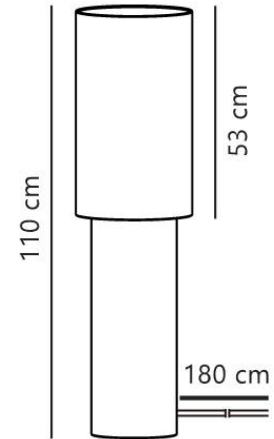

IZARA 110 | FLOOR LAMP | BEIGE

2612924009

nordlux®

Item Number: 2612924009

EAN: 5704924027420

TUN: 2530765

Colour: Beige

Primary material: Textile

Secondary material: Metal

Colour of the cable: White

Length of the cable (cm): 180

Surface material of the cable: Plastic

Is the cable replaceable: No

IP degree: IP20

Socket type: E27

Class (Class 1, Class 2, Class 3):

Class 2 (Double isolated)

Parallel connection: No

Switch placement: On the cable

Voltage (V): 220-240 Volt

Maximum bulb wattage (W): 15

Height (cm) : 110

Shade Diameter (cm): 30

Length (cm): 30

Pcs Per Master Carton: 3

Sales Box Height (cm): 64.5

Sales Box Width(cm): 31

Sales Box Depth (cm): 31

Sales Box Volume m³ : 0.062

Product net weight (kg): 1.1

Modern and minimalist design • Natural linen fabric creates a soft, diffused glow • Emits light from both the shade and the base