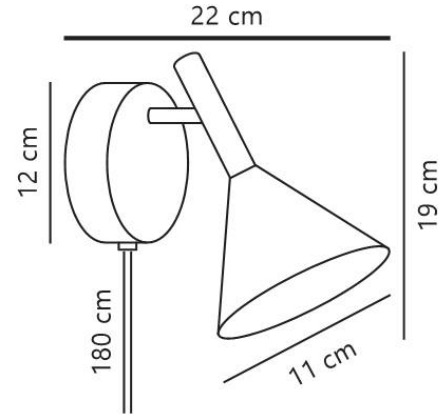

KELVIS | WALL LIGHT | BLACK

2612741003

nordlux®

Item Number: 2612741003

EAN: 5704924027345

TUN: 2530741

Colour: Black

Primary material: Metal

Secondary material: Plastic

Colour of the cable: Black

Length of the cable (cm): 150

Surface material of the cable: Textile

Is the cable replaceable: Yes

IP degree: IP20

Socket type: GU10

IK degree: IK00

Class (Class 1, Class 2, Class 3):

Class 2 (Double isolated)

Parallel connection: No

Switch placement: On the cable

Voltage (V): 220-240 Volt

Maximum bulb wattage (W): 12

Height (cm) : 19

Shade Diameter (cm): 11

Length (cm): 22

Tilt Angle (°): 90

Turning Angle (°): 350

Pcs Per Master Carton: 3

Sales Box Height (cm): 22

Sales Box Width(cm): 15.5

Sales Box Depth (cm): 13.5

Sales Box Volume m³ : 0.0046

Product net weight (kg): 0.47

Simple and minimalist design • Adjustable lamp head for a directional light • Can be installed with the included cable or directly onto a wall outlet

Kelvis features a simple, minimalist design with a cone-shaped shade that add a refined, graphic expression. The adjustable lamp head can be tilted and turned to direct the light exactly where you need it – ideal for reading or creating focused lighting.