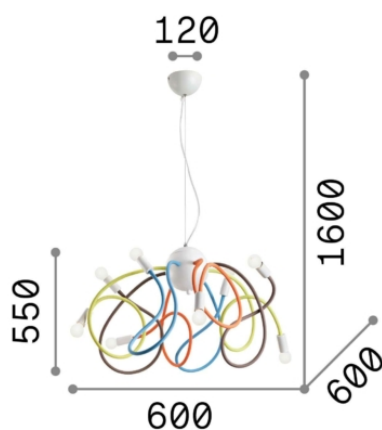

General info

DECORATIVO - Hanging

Indoor suspended adjustable lamp with multiple sources and diffuse light emission

Ean	8021696141893
Item	MULTIFLEX SP8 BIANCO
Guarantee	5 years
Gross weight	5.39 kg
Volume	0.065559 m ³

Technical info

Net weight	4.44 kg
Insulation class	I
Protection index	IP20
Operating temperature	0° ~ +40 °C
Dimmer	Non-dimmable
Power output	220-240 V AC
Power supply	Not required
Adjustability	YES

Source info

Integrated source	Light bulb (not included)
Replaceable source	YES
Power	E14 max 8 x 40W
Emission	Diffuse
Max consumption	-
Recommended bulb	E14 04W SFERA BIANCO 3000K