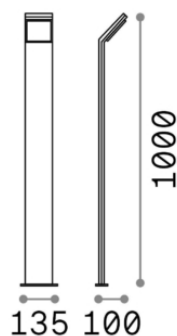

General info

Outdoor - Floor

Outdoor ground mounted bollard with integrated LED sources and direct light emission

Ean	8021696246871
Item	STYLE PT ANTRACITE 3000K
Guarantee	5 years
Gross weight	2.11 kg
Volume	0.023861 m ³

Technical info

Net weight	1.67 kg
Insulation class	I
Protection index	IP54
Operating temperature	-15° ~ +45 °C
Dimmer	Non-dimmable, On-Off
Power output	110-240 V AC 50/60 Hz
Power supply	In-built, included YES (by qualified operators only), electronic

Source info

Integrated source	Integrated LED module
Replaceable source	YES (by qualified operators only)
Power	LED 9W
Emission	Direct
Max consumption	max 9 W
Features LED	LED SMD
CCT	3000 K
Duration LED (t. 25°C)	30000 h
CRI	> 80
Light beam	120°
Light beam flux	870 lm
Useful light flux	660 lm
Standby power	< 0.50