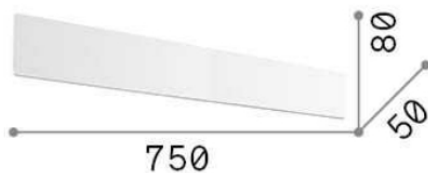

Source info

Integrated source	Integrated LED module
Repleaceable source	NO
Power	LED 30W
Emission	Indirect
Max consuption	max 30 W
Features LED	LED SMD SAMSUNG
CCT	3000 K
Duration LED (t. 25°C)	50000 h
CRI	> 80
Light beam flux	4100 lm
Useful light flux	3680 lm
Standby power	< 0.50