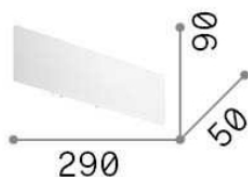

General info

DECORATIVO - Wall

Indoor wall mounted linear fitting with multiple integrated LED sources and indirect light emission

Ean	8021696277233
Item	ZIG ZAG AP D29 BIANCO 4000K
Installation	Wall
Guarantee	5 years
Gross weight	0.53 kg
Volume	0.002025 m ³

D

Source info

Integrated source	Integrated LED module
Repleaceable source	NO
Power	LED 12,5W
Emission	Indirect
Max consupction	max 12,5 W
Features LED	LED SMD SAMSUNG
CCT	4000 K
Duration LED (t. 25°C)	50000 h
CRI	> 80
Light beam flux	1550 lm
Useful light flux	1380 lm
Standby power	< 0.50