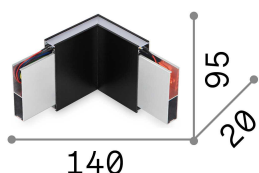

### DECORATIVO - Accessories

Linear aluminum lamp with direct and indirect light. The lamp is modular and can be used individually or in a continuous line. Integrated LED, starting binning  $\leq$  3-Step MacAdam. CRI  $\geq$  80.

SKU	268118
Product	LINUS CORNER BK 4000K
Installation	
Guarantee	5 YEARS
Gross weight	0.26 kg
Volume	0.00225 m <sup>3</sup>

## Source info

Power	LED 3W
Integrated source	
Replaceable source	
Emission	Diretta
Max consumption	3
Features LED	LED SMD
CCT	4000 K
CRI	80 $\square$
SDCM	3
Light beam	104+104°
Light beam flux	350 Lm
Useful light flux	270 Lm
Bulb included	LED INTEGRATO 350Lm 4000K