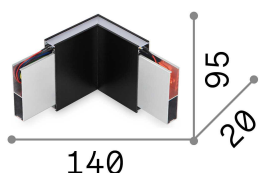

### DECORATIVO - Accessories

Linear aluminum lamp with direct and indirect light. The lamp is modular and can be used individually or in a continuous line. Integrated LED, starting binning  $\leq$  3-Step MacAdam. CRI  $\geq$  80.

SKU	242002
Product	LINUS CORNER BK 3000K
Installation	
Guarantee	5 YEARS
Gross weight	0.26 kg
Volume	0.00225 m <sup>3</sup>

## Source info

Power	LED 3W
Integrated source	
Replaceable source	
Emission	Diretta
Max consumption	3
Features LED	LED SMD
CCT	3000 K
CRI	80 $\square$
SDCM	3
Light beam	104°
Light beam flux	350 Lm
Useful light flux	270 Lm
Bulb included	LED INTEGRATO 350Lm 3000K