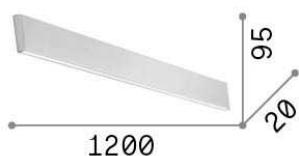

General info

DECORATIVO - Applique

Linear aluminum lamp with direct and indirect light for wall installation. The lamp is modular and can be used individually or in a continuous line. White or black finish available.

SKU	242019
Product	LINUS AP BK 3000K
Installation	
Guarantee	5 YEARS
Gross weight	1.59 kg
Volume	0.01575 m ³

Technical info

Net weight	1.25 kg
Insulation class	1
Protection index	IP20
Power supply	Integrato, incluso SI (solo personale qualificato)
Power supply features	Elettronico
Dimmer	No dimmerable
Control	1-10V

Source info

Power	LED 34W
Integrated source	
Replaceable source	
Emission	Diretta + Indiretta
Max consumption	32
Features LED	LED SMD
CCT	3000 K
CRI	80
SDCM	3
Light beam	104+104°
Light beam flux	3850 Lm
Useful light flux	3090 Lm
Bulb included	LED INTEGRATO 3850Lm 3000K